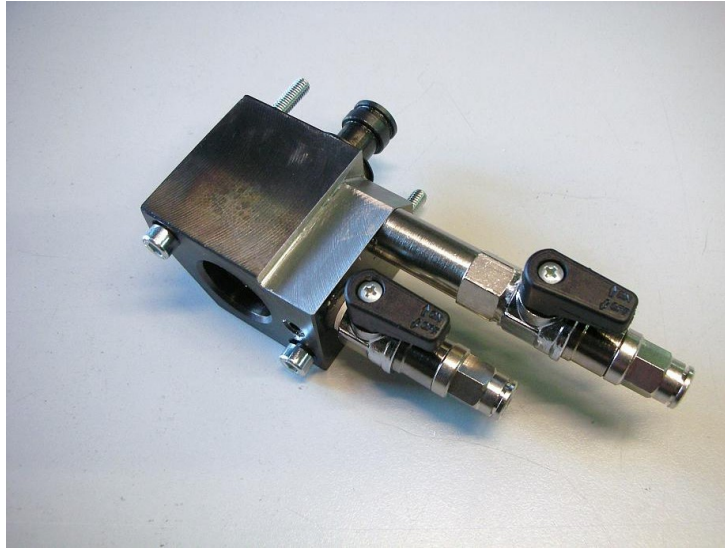

**REGULATED TRANSFER PRESSURE ADAPTOR WITH NO IMV CONNECTION
FOR COMMON-RAIL DELPHI PUMP**

P.N.: 555-30-D