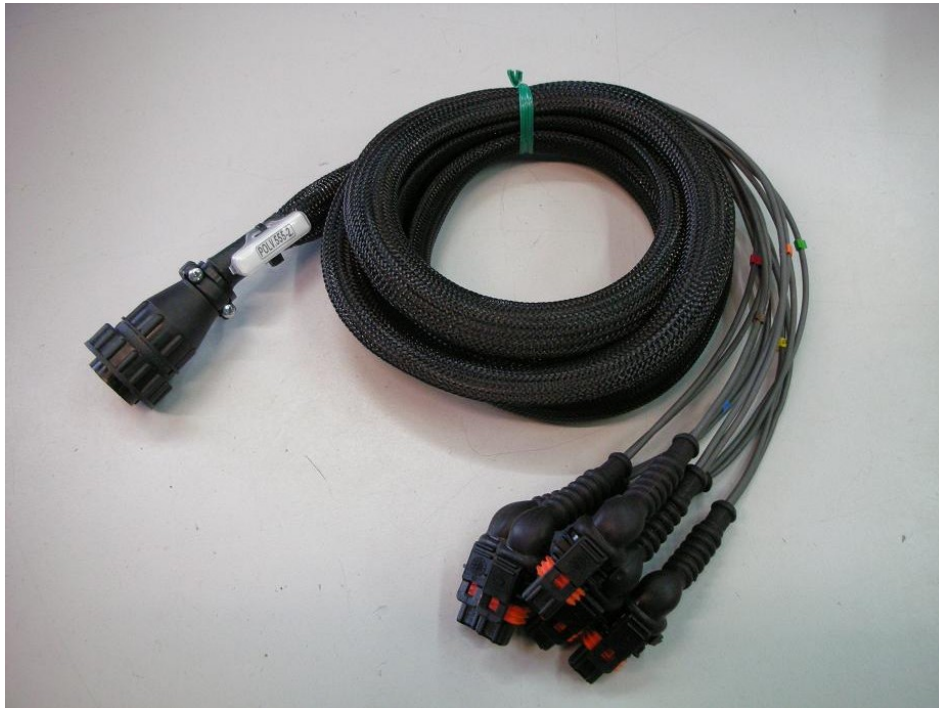

BOSCH COMMON RAIL INJECTOR CABLE**P.N.: 555-2***

* Supplied with Tester CD555.

Alternatively you can use **PN.: 555-41-0** Cable together with **P.N: 555-41-5B/KIT** terminal kit.

SPARE PARTS:**P.N.: 555-2/KIT**

* Kit includes 6 locks e 12 little plugs