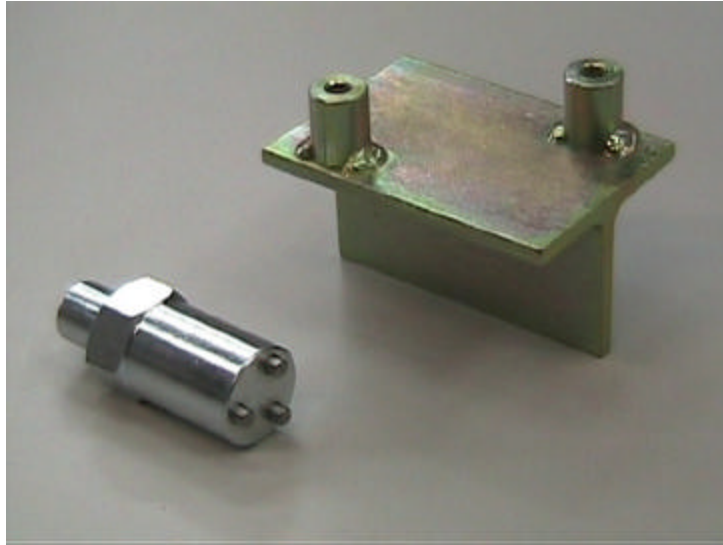

DELPHI ROUND RAIL DISASSEMBLY KIT

P.N.: KIT CRD1

**DELPHI ROUND RAIL DISASSEMBLY
TOOL**

P.N.: CRD1

**DELPHI
ROUND RAIL SUPPORT CLAMP**

P.N.: STCRD1