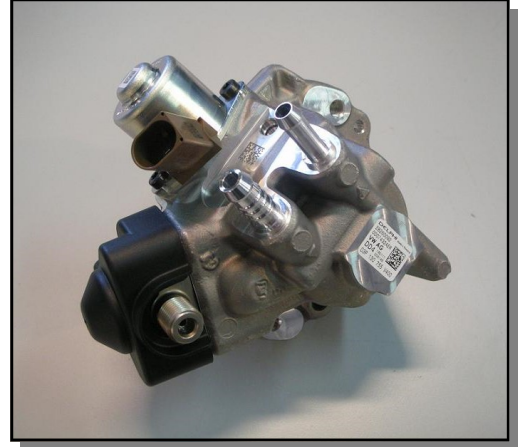

**FLANGE FOR COMMON-RAIL PUMP TEST BENCH
BOSCH CP4 AND DELPHI DFP3-DFP4-DFP6**

P.N.: CDAAE001-CP4-D