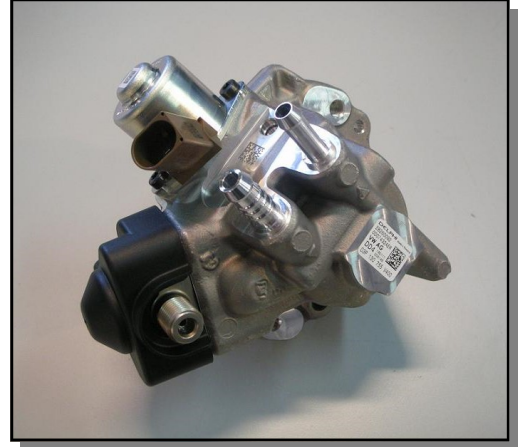

**FLANGE FOR COMMON-RAIL PUMP TEST BENCH
BOSCH CP4 AND DELPHI DFP3-DFP4-DFP6**

P.N.: CDAAE001-CP4