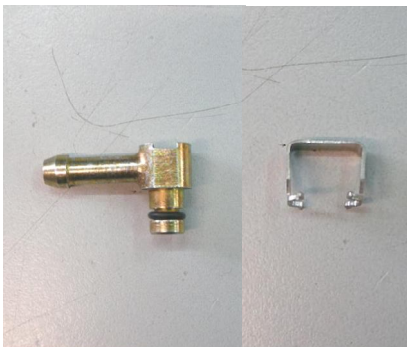

BACK FLOW CONNECTOR KIT FOR NIPPONDENSO INJECTOR

P.N.: KIT-PND

Kit consists of 6 PND1 connectors and 6 PND2 clips.

SPARE PARTS:

P.N.: PND1