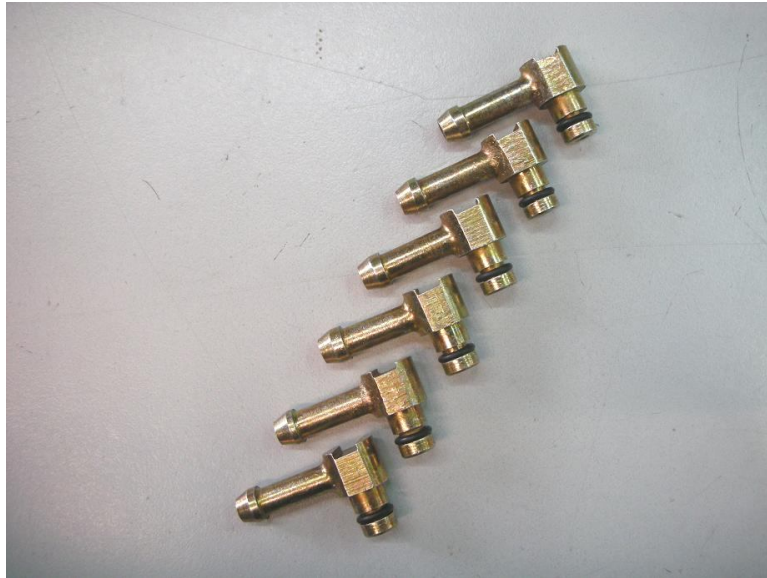

BACK FLOW CONNECTOR KIT FOR NIPPONDENSO INJECTOR

P.N.: KIT-PND

Kit consists of 6 PND1 connectors and 6 PND2 clips.

SPARE PARTS:

P.N.: PND1