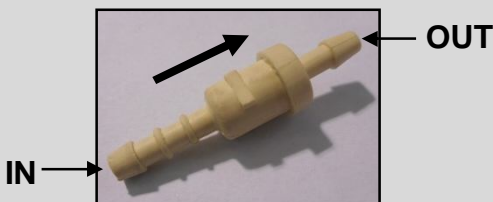

# PIEZO BOSCH INJECTOR SPARE PARTS

REF.	PART NUMBER	DESCRIPTION
1	CMR901	In-let leak-off O'Ring
2	CMR110	Injector body O'Ring
3	CMR8200/I MA-N	Opening start Shim kit
4	CMR120	Protection Cap
5	CMR63	Cap
6	CMR128	Cap
7	CMR902	Return servovalve
8	CMR902/C	Return Servovalve with master
9	CMR907	Piezo Actuator shim kit

Servovalve return  
**CMR902**

Servovalve return  
complete with master  
**CMR902/C**

Silicon break fluid amplifier  
Piezo movement  
**CABF4 (1 liter)**  
**CABF4/D (10 ml)**

Piezo Actuator Shim Kit  
**CMR907**