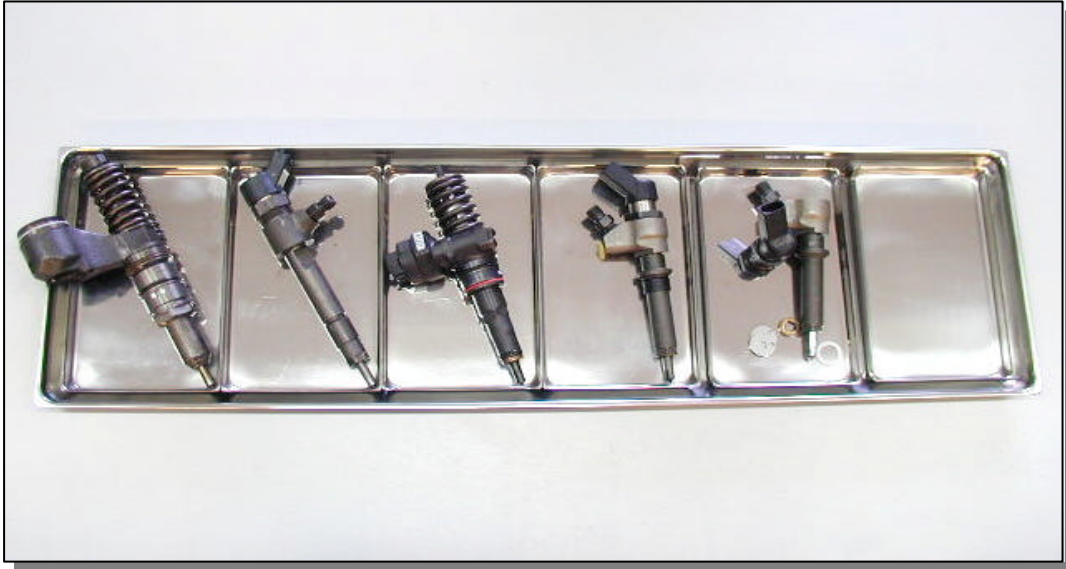

**TRAY EQUIPPED WITH 6 SEPARATE AND REMOVABLE CONTAINERS****P.N.: VAS06**

The tray is useful to keep parts tidy on test bench.

*Stainless steel manufactured .*