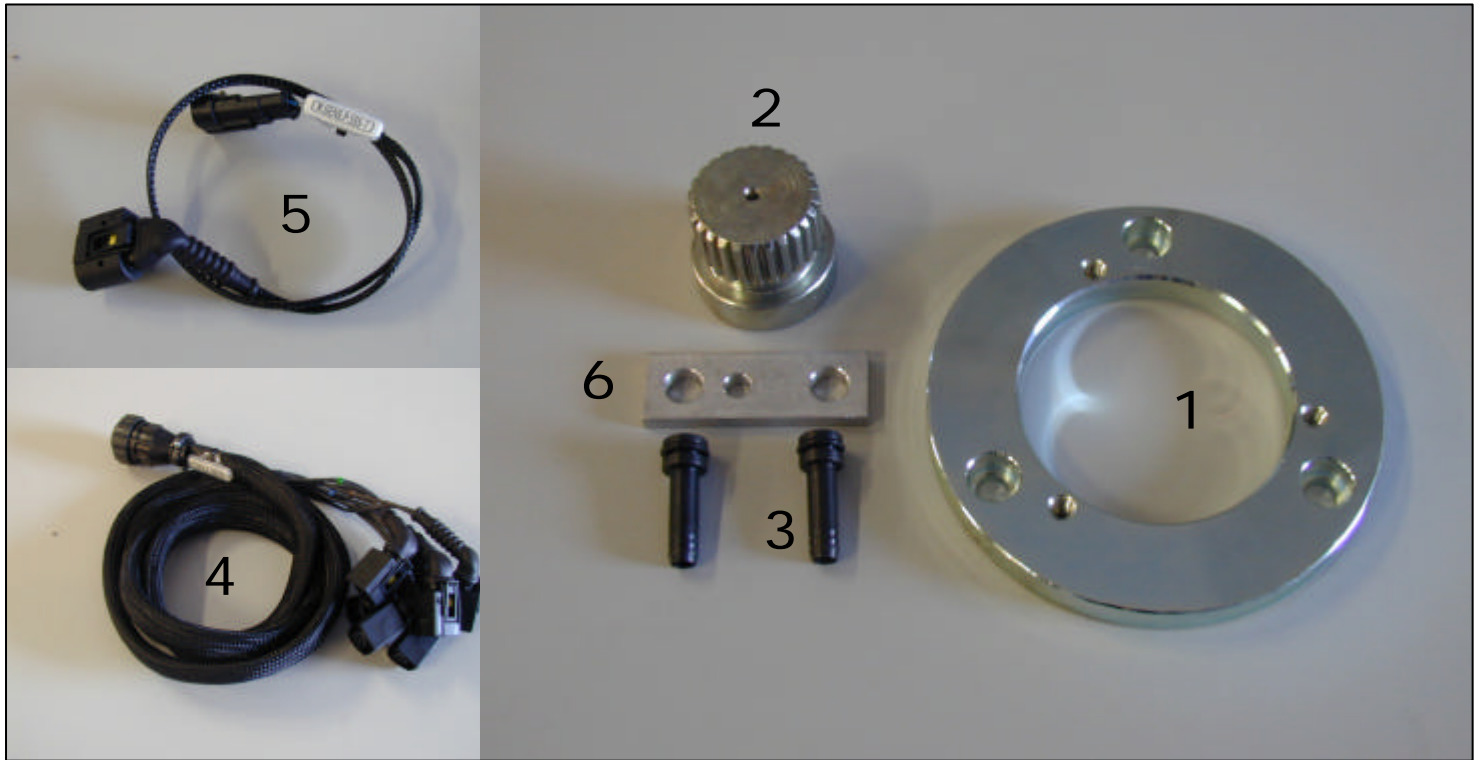

**MERCEDES KIT FOR COMMON RAIL TESTER****P.N. No.: 555-12**

- 1) 555-11 Mercedes Flange
- 2) 555-14 Adaptor Coupling Metric Splined
- 3) 555-15 In/Out Fuel Connector
- 4) 555-8 Mercedes Injector Cable
- 5) 555-7 Mercedes Pressure Sensor Cable
- 6) 555-32 In/Out Fuel Connector Plate