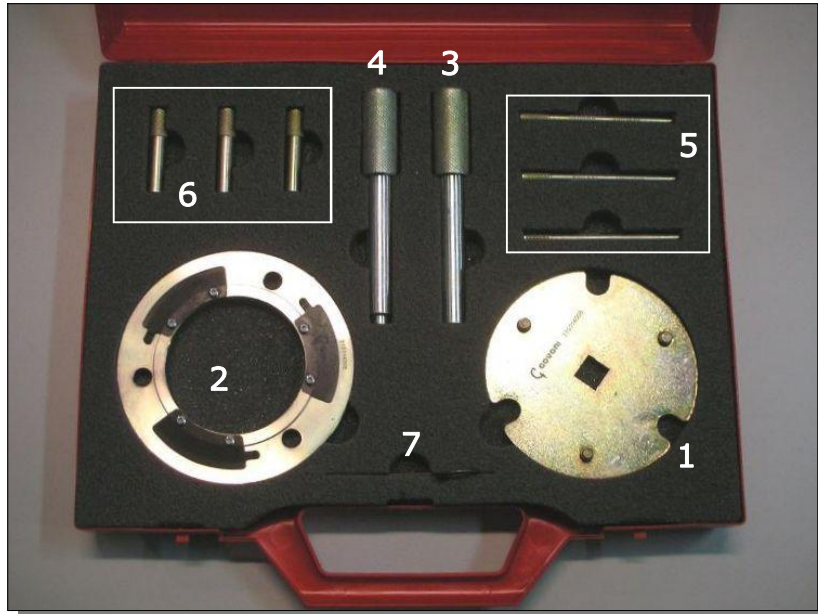

IGNITION TIMING KIT FOR 2.0 - 2.2 - 2.4 TDCi FORD

P.N.: 310114000

Description of components:

- 1) Fuel pump pinion lock plate;
- 2) Piastra smontaggio coperchio pompa gasolio;
- 3) Flywheel lock pin;
- 4) Flywheel lock pin;
- 5) Fuel pump lock pin;
- 6) Camshaft pinion lock pins;
- 7) Chain stretcher lock pin,