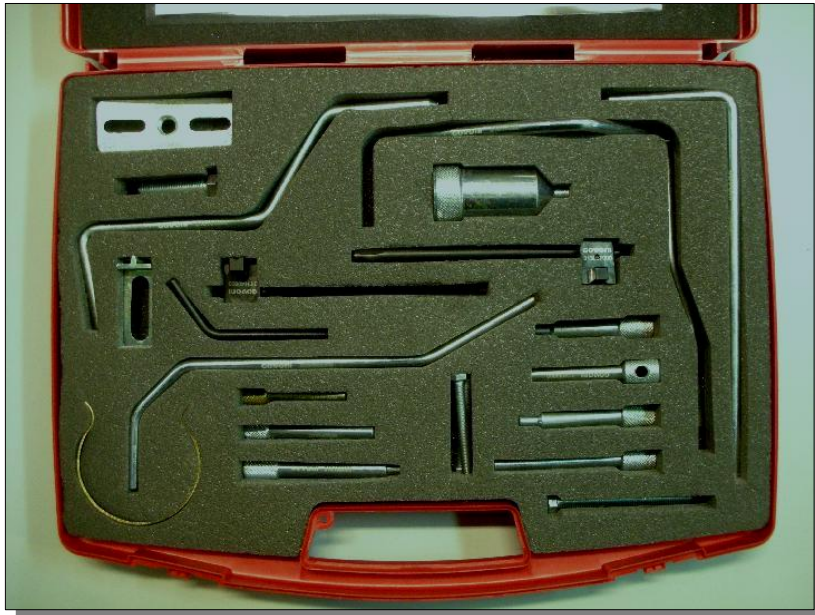

IGNITION TIMING KIT FOR CITROËN - PEUGEOT - FIAT GASOLINE and DIESEL

P.N.: 310099000