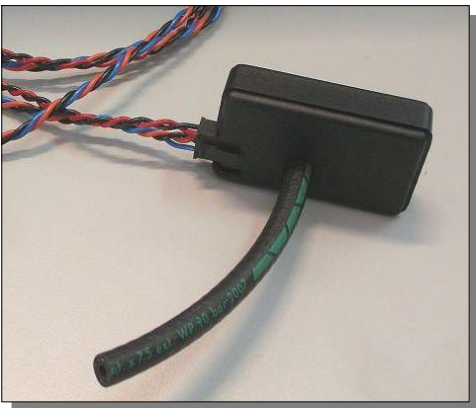

TURBO PRESSURE MANOMETER WITH A 0-7 BAR / 12-24V SENSOR

P.N.: 555-Ø7PRESS/ KIT

The Kit comprises a decoder and visual display unit.

Decoder with 0-7 Bar sensor
P.N.:555-Ø7PRESS/ DEC

Turbo pressure visual display
P.N.:555-TURB/ DISP