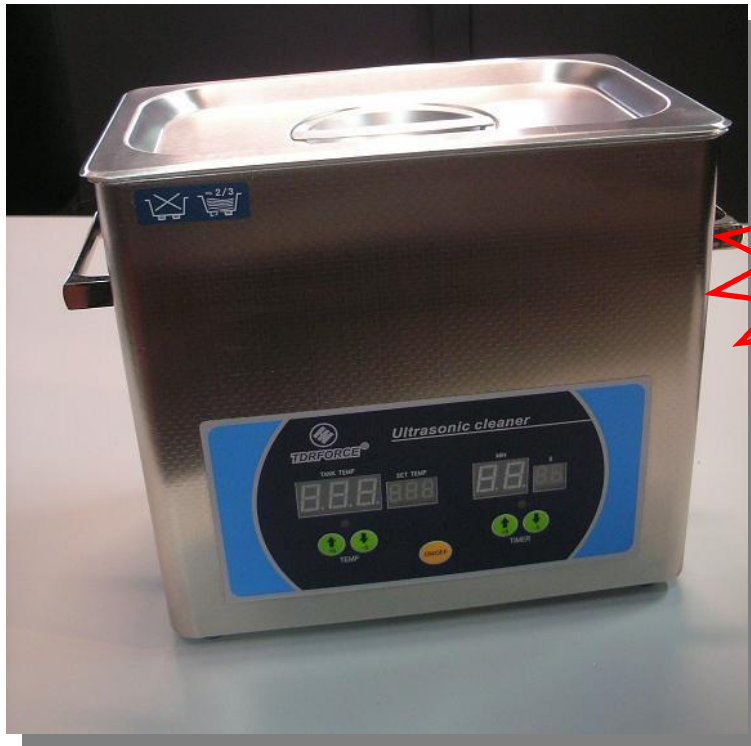

ULTRASONIC BASIN

P.N.: CDTDR100

Ultrasonic basin is particularly recommended for the cleaning of pump and injector. The basin is equipped with a digital timer, automatic counting and stop and displayed digital heating temperature.

Capacity: 2,5 Litri;
Frequency: 40 KHz;
External size (mm): 175x165x200;
Basin size (mm): 150x137x100.